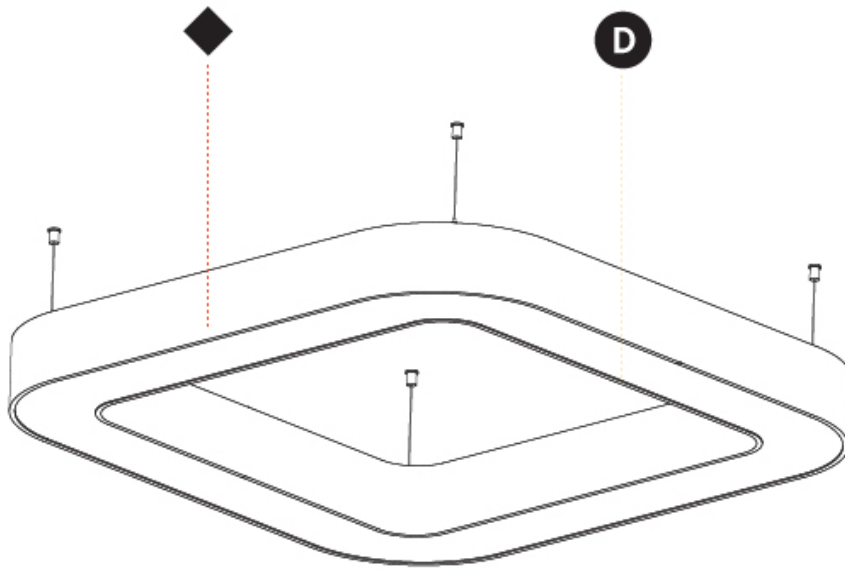

GLORIOUS QUANTUM SUSPENSION

A30213-

PROJECT _____

TYPE _____

SPECIFIER _____

QUANTITY _____

DATE _____