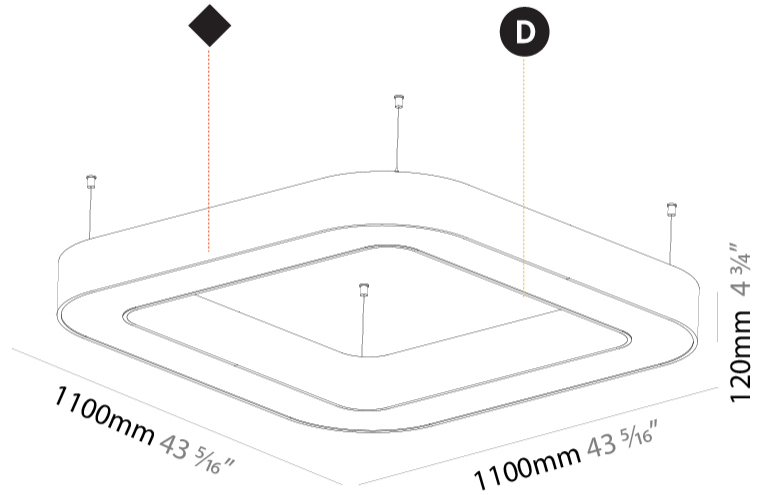

GENERAL

Series: Glorious
Subseries: Glorious Quantum
Brand: Prolicht
Division: Architectural
Mounting Type: Suspension
Mounting Location: Ceiling
Subcategory: Ambient

PHYSICAL

Shape: Square
Length (mm): 1100
Length (in): 43 5/16
Width (mm): 1100
Width (in): 43 5/16
Height (mm): 120
Height (in): 4 3/4
Max. Overall Height (mm): 2120
Max. Overall Height (in): 83 7/16
Light Distribution: Direct
Weight (kg): 13.125
Weight (lbs): 28.88
Diffuser: PMMA - Opal or Micro-Prism
Fixture Finish: SSR / BKV / CWI / CRY / HAB / LAG / UFT / ITA / RUA / RUR / MIC / FTG / MYG / TWT / LOD / PUS / FRO / FUP / KIA / POP / BLS / SPG / MEY / GOH / GUM / CHC / COM / ABZ / JAG / OBR / MOS / ROR
Fixture Material: Aluminum

ELECTRICAL

Lamp Type: LED (Zhaga Standard)
Input Wattage (W): 60
Total Output Wattage (W): 48 / 38.4 (3500K)
Dimming: Non-Dimming / Phase Dimming (120Vac only) / 0-10V Dimming
Driver Included: Yes
Driver Location: Integrated
Driver Type: Constant Current - 120 / 277Vac
Driver Class: Class 2
Input Voltage (V): 120 - 277
Constant Current (MA): 350 / 1200 (3500K)

LED

Color Temperature (°K): 3000 / 3500 / 4000
Max. Delivered Lumen (lm): 5540 / 5733 / 5850
CRI: >80 CRI
Efficiency (%): 65
Lamp Life (hrs): 50000

OPTICAL

RATINGS AND CERTIFICATIONS

Certified By: Certified for North American Standards
IP rating: IP20