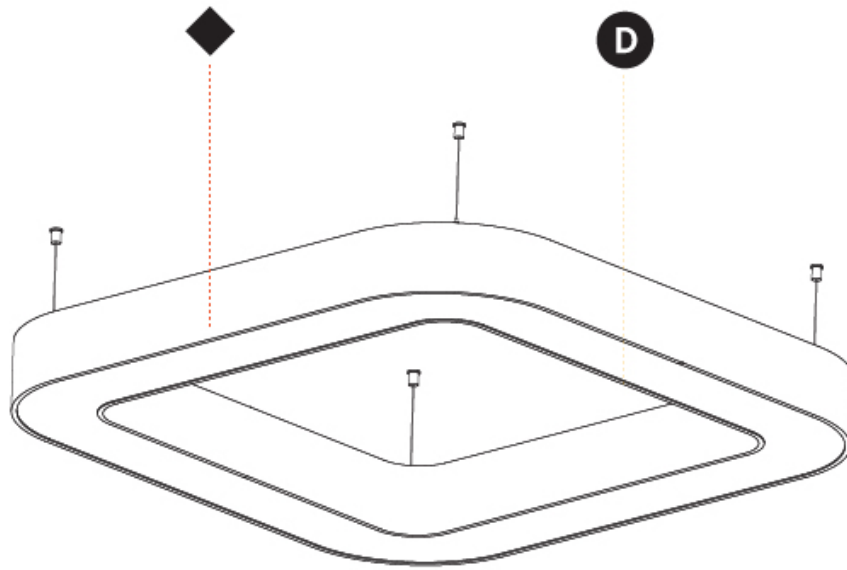

GLORIOUS QUANTUM SUSPENSION

A30568-

PROJECT _____

TYPE _____

SPECIFIER _____

QUANTITY _____

DATE _____

A