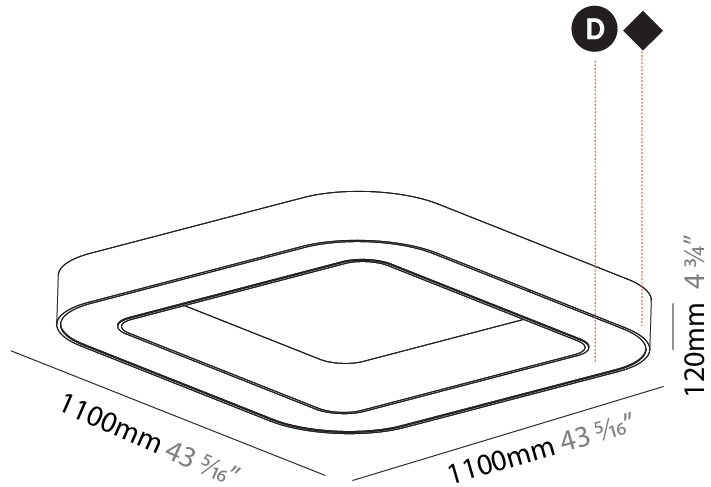

GENERAL

Series: Glorious
Subseries: Glorious Quantum
Brand: Prolight
Division: Architectural
Mounting Type: Surface
Mounting Location: Ceiling
Subcategory: Ambient

PHYSICAL

Shape: Square
Length (mm): 1100
Length (in): 43 5/16
Width (mm): 1100
Width (in): 43 5/16
Height (mm): 120
Height (in): 4 3/4
Light Distribution: Direct
Weight (kg): 14.2
Weight (lbs): 31.24
Diffuser: [PMMA - Opal or Micro-Prism](#)
Fixture Finish: [SSR / BKV / CWI / CRY / HAB / LAG / UFT / ITA / RUA / RUR / MIC / FTG / MYG / TWT / LOD / PUS / FRO / FUP / KIA / POP / BLS / SPG / MEY / GOH / GUM / CHC / COM / ABZ / JAG / OBR / MOS / ROR](#)
Fixture Material: Aluminum

ELECTRICAL

Lamp Type: LED (Zhaga Standard)
Input Wattage (W): 60
Total Output Wattage (W): 48 / 38.4 (3500K)
Dimming: [Non-Dimming / Phase Dimming (120Vac only) / 0-10V Dimming](#)
Driver Included: Yes
Driver Location: Integrated
Driver Type: Constant Current - 120 / 277Vac
Driver Class: Class 2
Input Voltage (V): 120 - 277
Constant Current (MA): 350 / 1200 (3500K)

LED

[Color Temperature (°K): 3000 / 3500 / 4000](#)
Max. Delivered Lumen (lm): 5540 / 5733 / 5850
CRI: >80 CRI
Efficiency (%): 65
Lamp Life (hrs): 50000

OPTICAL

RATINGS AND CERTIFICATIONS

Certified By: Certified for North American Standards
IP rating: IP20