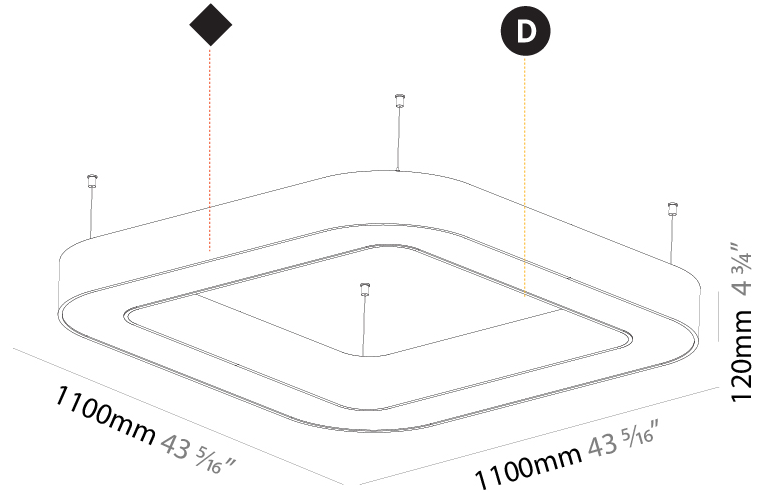

GENERAL

Series: Glorious
Subseries: Glorious Quantum
Brand: Prolicht
Division: Architectural
Mounting Type: Suspension
Mounting Location: Ceiling
Subcategory: Ambient

PHYSICAL

Shape: Square
Length (mm): 1100
Length (in): 43 ⁵/₁₆"
Width (mm): 1100
Width (in): 43 ⁵/₁₆"
Height (mm): 120
Height (in): 4 ³/₄"
Max. Overall Height (mm): 2120
Max. Overall Height (in): 83 ⁷/₁₆"
Light Distribution: Direct / Indirect
Weight (kg): 13.639
Weight (lbs): 30
Diffuser: PMMA - Opal or Micro-Prism
Fixture Finish: SSR / BKV / CWI / CRY / HAB / LAG / UFT / ITA / RUA / RUR / MIC / FTG / MYG / TWT / LOD / PUS / FRO / FUP / KIA / POP / BLS / SPG / MEY / GOH / GUM / CHC / COM / ABZ / JAG / OBR / MOS / ROR
Fixture Material: Aluminum

ELECTRICAL

Lamp Type: LED (Zhaga Standard)
Input Wattage (W): 100
Total Output Wattage (W): 80 / 64 (3500K)
Dimming: Non-Dimming / Phase Dimming (120Vac only) / 0-10V Dimming
Driver Included: Yes
Driver Location: Integrated
Driver Type: Constant Current - 120 / 277Vac
Driver Class: Class 2
Input Voltage (V): 120 - 277
Constant Current (MA): 350 / 1200/800 (3500K)

LED

Color Temperature (°K): 3000 / 3500 / 4000
Max. Delivered Lumen (lm): 5540 / 5733 / 5850 Direct / 4870 / 5047 / 5150 Indirect
CRI: >80 CRI
Efficiency (%): 70.9
Lamp Life (hrs): 50000

OPTICAL

RATINGS AND CERTIFICATIONS

Certified By: Certified for North American Standards
IP rating: IP20